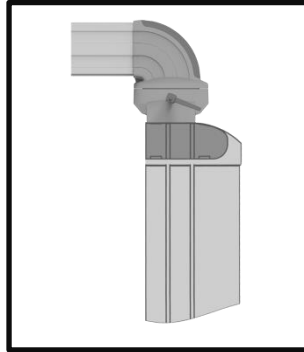

TK045.400

Rotatable Panel 90° Angle Coupling

Weight (gr)	920
Color/Ral Code	RAL7035
Package	1
Package Dimension (mm)	160x140x110
Movement	350°