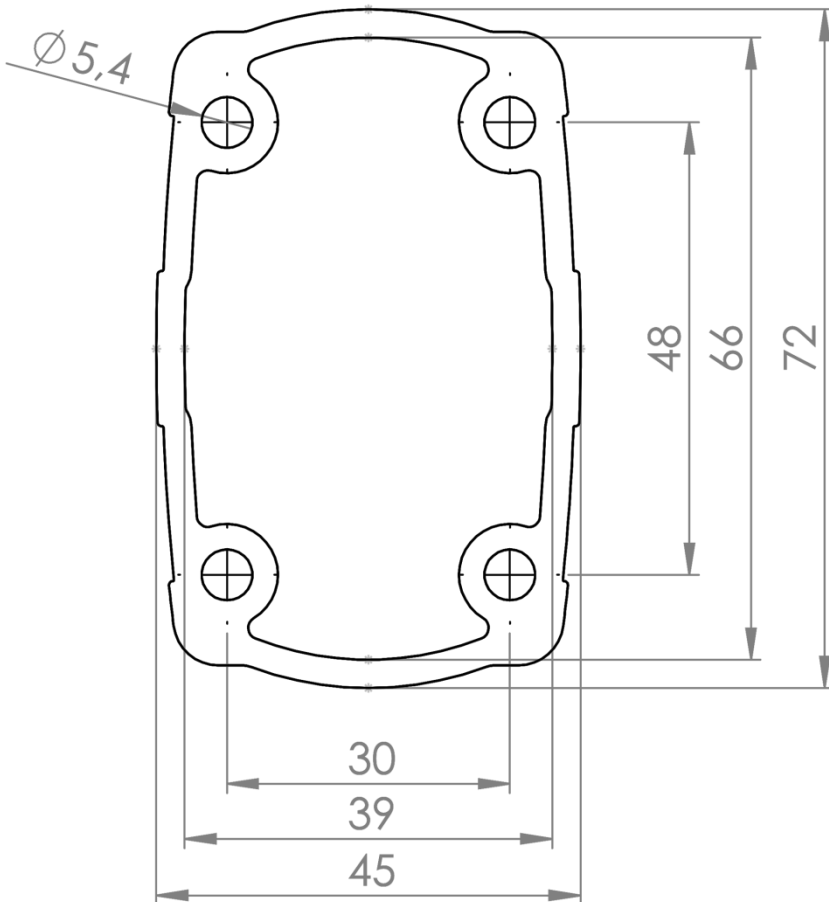

## TK045.025 Carrier Arm Profile

Length (mm)	250
Weight (gr)	550
Color/Ral Code	RAL7035
Package	1
Package Dimension(mm)	50x75x255

Carrier Arm Profile Length (mm) : 250 - 500 - 750 - 1000 - 1250 - 1500 - 1750 - 2000