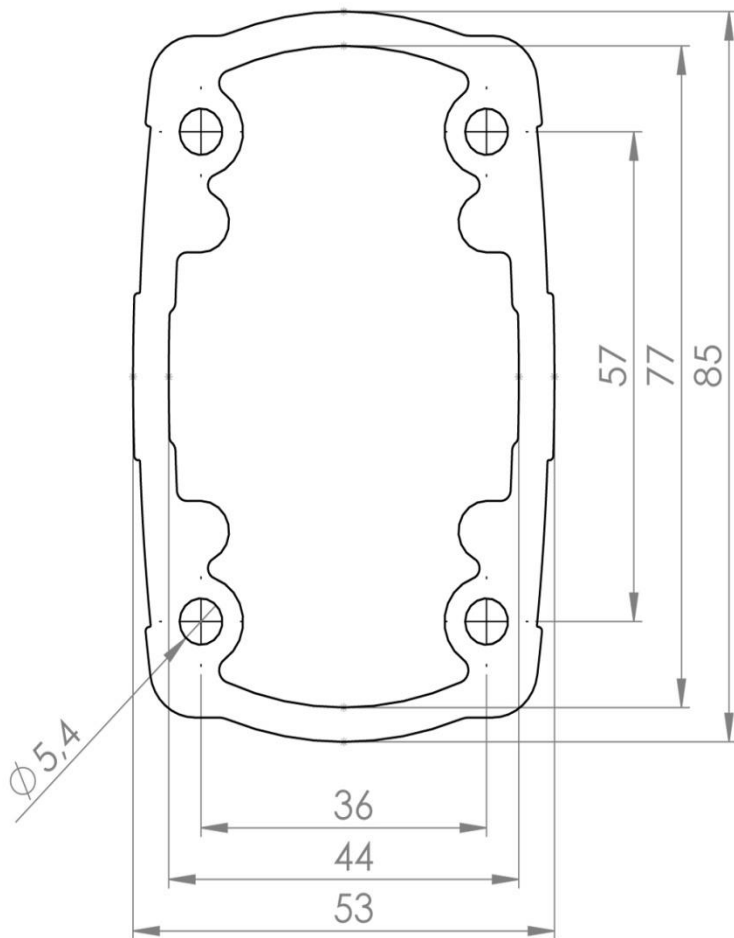

# TK060.025

## Carrier Arm Profile

Length (mm)	250
Weight (gr)	950
Color/Ral Code	7035
Package	1
Package Dimension(mm)	90 x 55 x 2005

Carrier Arm Profile Length (mm) : 250 - 500 - 750 - 1000 - 1250 - 1500 - 1750 - 2000