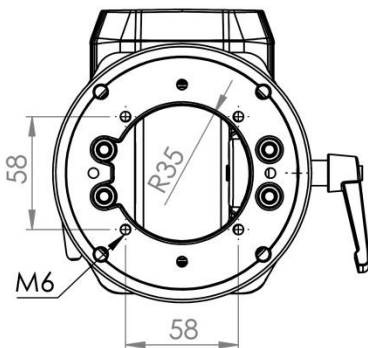

TK120.401

Rotatable Panel 90° Angle Coupling

Weight (gr)	3.275
Color / Ral Code	7035 / 7016
Package	1
Package Dimension (mm)	215 x 145 x 170
Diameter (mm)	Ø 130
Movement	310°

1 Braking Arm