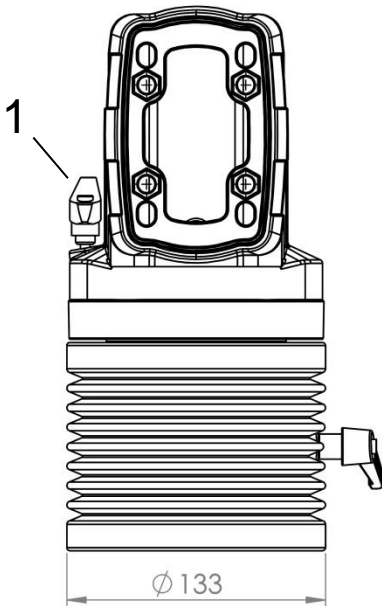

TK120.401

Rotatable Panel 90° Angle Coupling

Weight (gr)	3.275
Color / Ral Code	7035 / 7016
Package	1
Package Dimension (mm)	215 x 145 x 170
Diameter (mm)	Ø 130
Movement	310°

1 Braking Arm