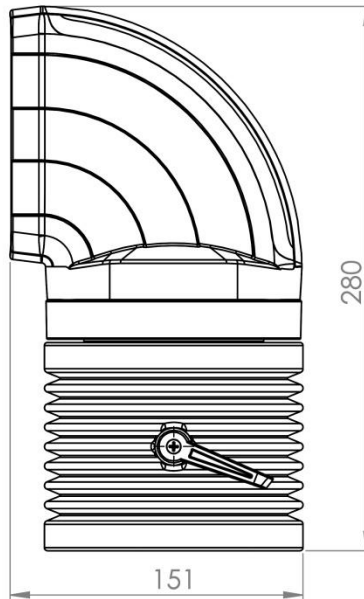

TK120.401

Rotatable Panel 90° Angle Coupling

Weight (gr)	3.275
Color / Ral Code	7035 / 7016
Package	1
Package Dimension (mm)	215 x 145 x 170
Diameter (mm)	Ø 130
Movement	310°

1 Braking Arm