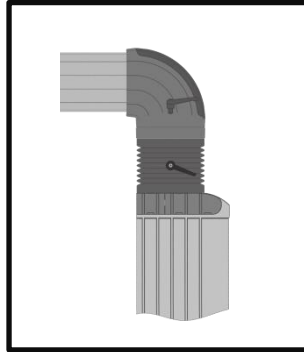

TK120.401

Rotatable Panel 90° Angle Coupling

Weight (gr)	3.275
Color / Ral Code	7035 / 7016
Package	1
Package Dimension (mm)	215 x 145 x 170
Diameter (mm)	Ø 130
Movement	310°

1 Braking Arm