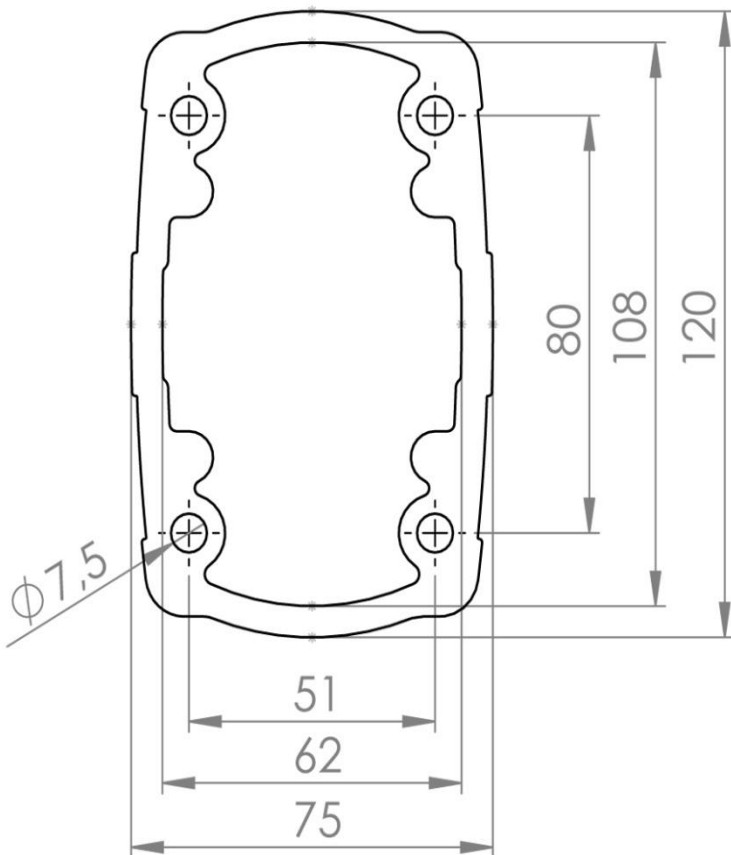

TK120.025

TK120 Operator Arm Systems

Length (mm)	250
Weight (gr)	1950
Color / Ral Code	7035
Package	1
Package Dimension(mm)	80 x 130 x 255

Carrier Arm Profile Length (mm) : 250 - 500 - 750 - 1000 - 1250 - 1500 - 1750 - 2000